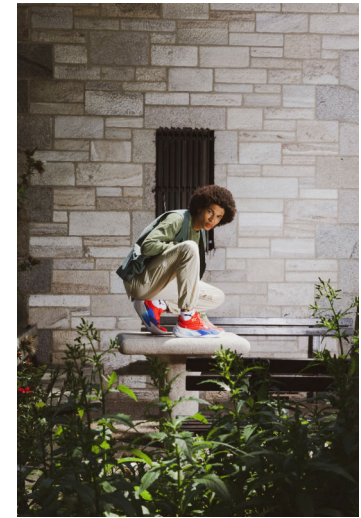

ANGIE'S AMTI

Victor Husband

Height : 6'2" / 188 cm | Chest : 86 cm / 34" | Waist : / cm | Hips : / cm | Shoe : 45.0 EU / 10.5 UK | Hair Colour : | Eyes :

ANGIE'S AMTI

Victor Husband

Height : 6'2" / 188 cm | Chest : 86 cm / 34" | Waist : / cm | Hips : / cm | Shoe : 45.0 EU / 10.5 UK | Hair Colour : | Eyes :