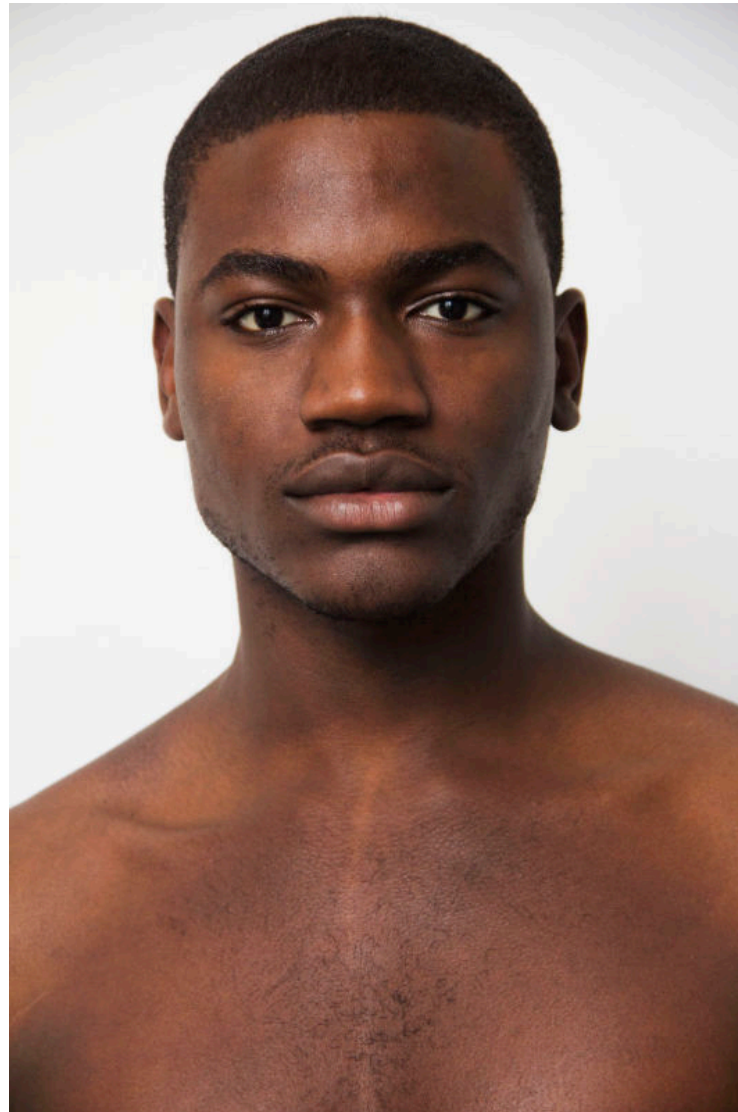

ANGIE'S AMTI

Soso

Height : 6'1.5" / 187 cm | Chest : 97 cm / 38" | Waist : 32" / 81 cm | Hips : 39" / 99 cm | Shoe : 46.0 EU / 11.0 UK | Hair Colour : Black | Eyes : Brown

ANGIE'S AMTI

Soso

Height : 6'1.5" / 187 cm | Chest : 97 cm / 38" | Waist : 32" / 81 cm | Hips : 39" / 99 cm | Shoe : 46.0 EU / 11.0 UK | Hair Colour : Black | Eyes : Brown