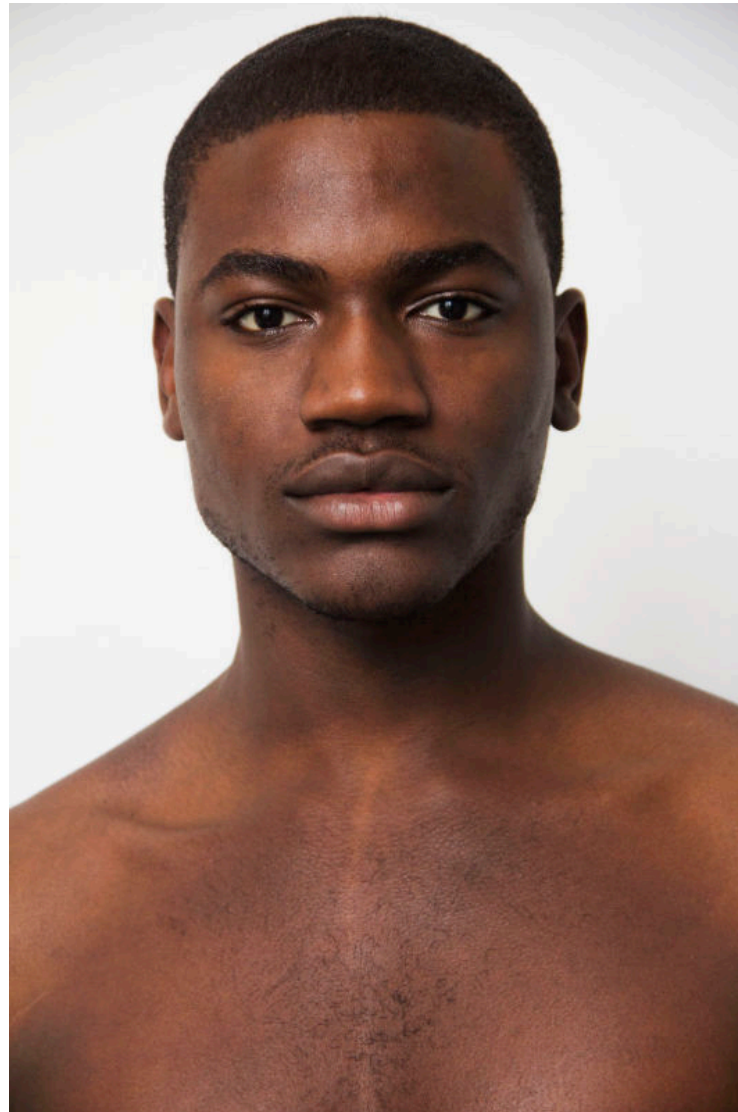

ANGIE'S AMTI

Soso

Height : 6'1.5" / 187 cm | Chest : 97 cm / 38" | Waist : 32" / 81 cm | Hips : 39" / 99 cm | Shoe : 46.0 EU / 11.0 UK | Hair Colour : Black | Eyes : Brown

ANGIE'S AMTI

Soso

Height : 6'1.5" / 187 cm | Chest : 97 cm / 38" | Waist : 32" / 81 cm | Hips : 39" / 99 cm | Shoe : 46.0 EU / 11.0 UK | Hair Colour : Black | Eyes : Brown

ANGIE'S AMTI

Soso

Height : 6'1.5" / 187 cm | Chest : 97 cm / 38" | Waist : 32" / 81 cm | Hips : 39" / 99 cm | Shoe : 46.0 EU / 11.0 UK | Hair Colour : Black | Eyes : Brown