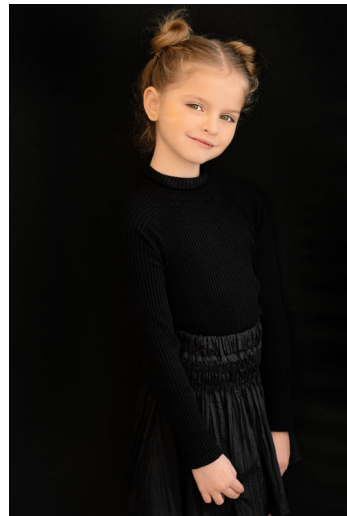

ANGIE'S AMTI

Sophia T.

Height : 3'8" / 113 cm | Waist : 21.5" / 55 cm | Hips : / cm | Shoe : 28.5 EU / 11.0 UK | Hair Colour : Blonde | Eyes : Green

ANGIE'S AMTI

Sophia T.

Height : 3'8" / 113 cm | Waist : 21.5" / 55 cm | Hips : / cm | Shoe : 28.5 EU / 11.0 UK | Hair Colour : Blonde | Eyes : Green

ANGIE'S AMTI

Sophia T.

Height : 3'8" / 113 cm | Waist : 21.5" / 55 cm | Hips : / cm | Shoe : 28.5 EU / 11.0 UK | Hair Colour : Blonde | Eyes : Green