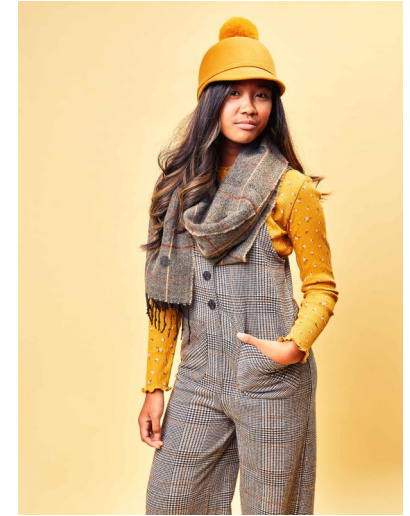

ANGIE'S AMTI

Neriah E.

Height : 4'10" / 149 cm | Waist : / cm | Hips : / cm | Shoe : 22.5 EU / 5.0 UK | Hair Colour : Black | Eyes : Brown

ANGIE'S AMTI

Neriah E.

Height : 4'10" / 149 cm | Waist : / cm | Hips : / cm | Shoe : 22.5 EU / 5.0 UK | Hair Colour : Black | Eyes : Brown