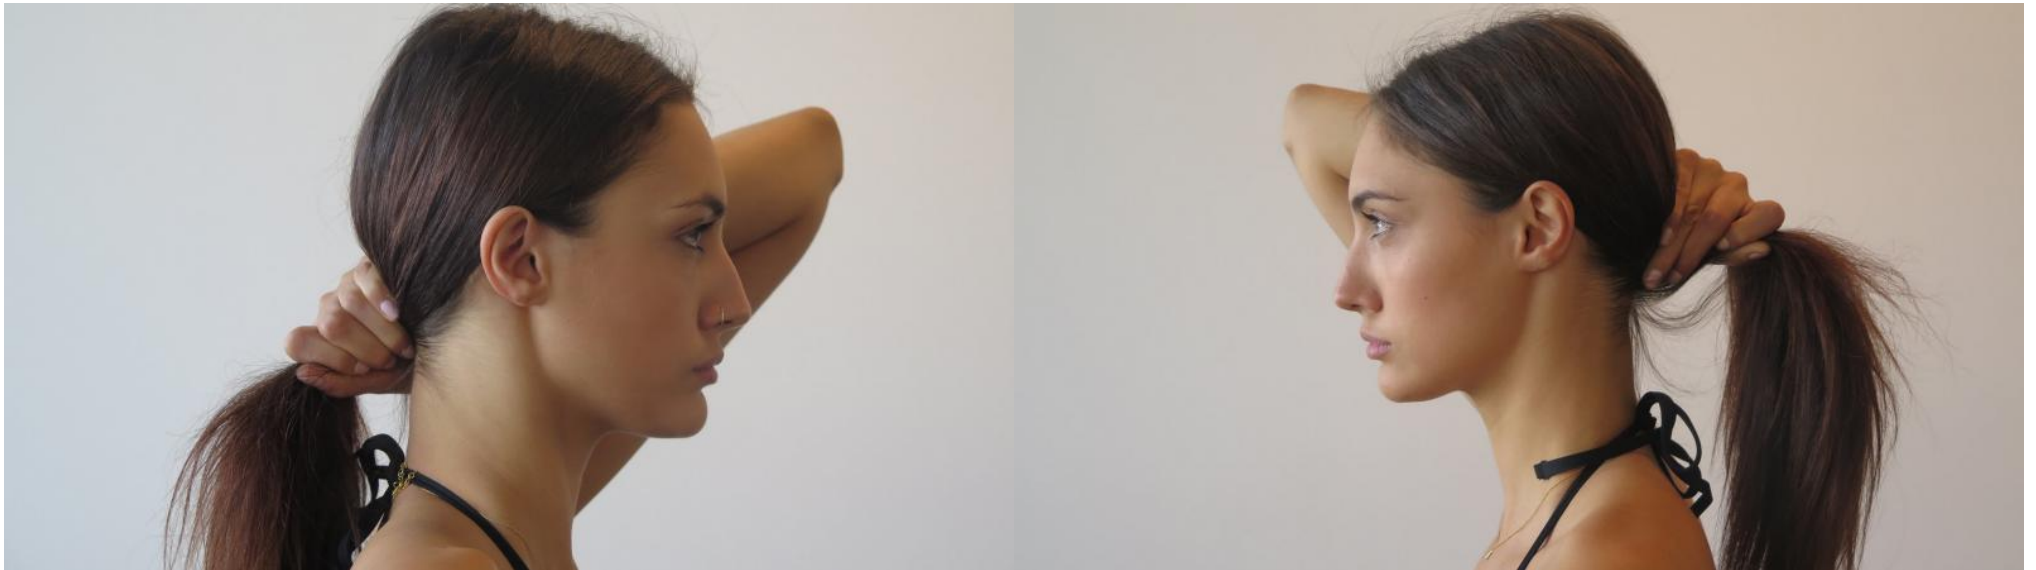

Nakisa

ANGIE'S AMTI

Nakisa

Height : 5'10" / 178 cm | Bust : 81 cm / 32" | Waist : 25" / 64 cm | Hips : 36" / 92 cm | Shoe : 39.0 EU / 6.0 UK | Hair Colour : Brown | Eyes : Brown