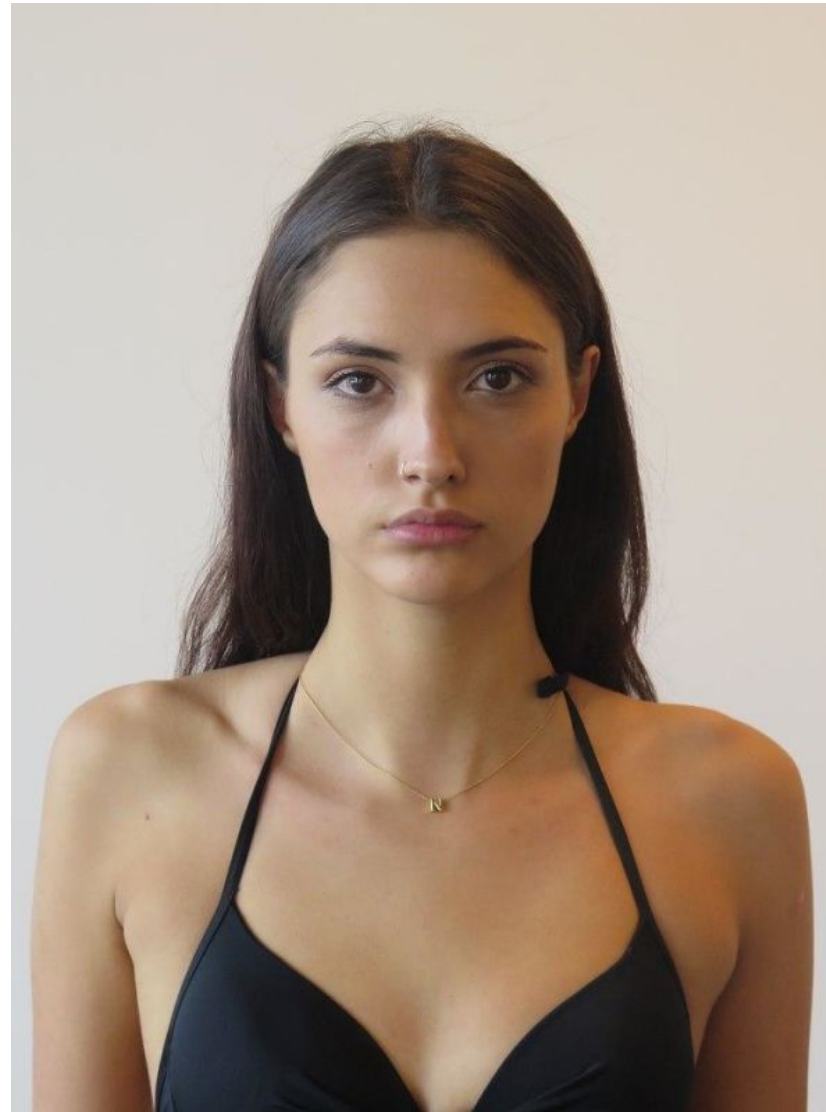

# ANGIE'S AMTI

Nakisa

Height : 5'10" / 178 cm | Bust : 81 cm / 32" | Waist : 25" / 64 cm | Hips : 36" / 92 cm | Shoe : 39.0 EU / 6.0 UK | Hair Colour : Brown | Eyes : Brown