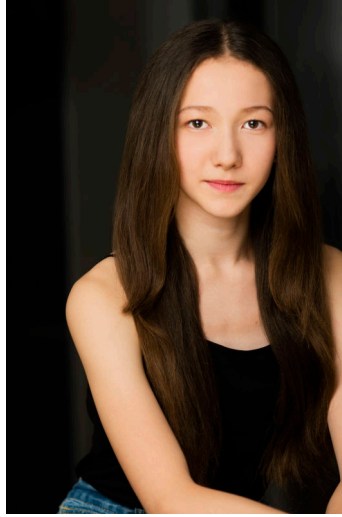

ANGIE'S AMTI

Kelly H.(ACTRA)

Height : 4'7" / 141 cm | Waist : / cm | Hips : / cm | Shoe : 37.0 EU / 4.0 UK | Hair Colour : Brown | Eyes : Brown

ANGIE'S AMTI

Kelly H.(ACTRA)

Height : 4'7" / 141 cm | Waist : / cm | Hips : / cm | Shoe : 37.0 EU / 4.0 UK | Hair Colour : Brown | Eyes : Brown