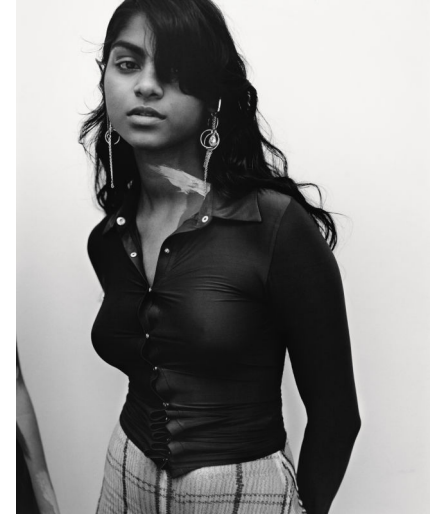

ANGIE'S AMTI

Jessica Canje

Height : 5'8" / 173 cm | Bust : 78 cm / 30.5" | Waist : 23.5" / 60 cm | Hips : 35" / 89 cm | Shoe : EU / UK | Hair Colour : Brown | Eyes : Brown

ANGIE'S AMTI

Jessica Canje

Height : 5'8" / 173 cm | Bust : 78 cm / 30.5" | Waist : 23.5" / 60 cm | Hips : 35" / 89 cm | Shoe : EU / UK | Hair Colour : Brown | Eyes : Brown

ANGIE'S AMTI

Jessica Canje

Height : 5'8" / 173 cm | Bust : 78 cm / 30.5" | Waist : 23.5" / 60 cm | Hips : 35" / 89 cm | Shoe : EU / UK | Hair Colour : Brown | Eyes : Brown