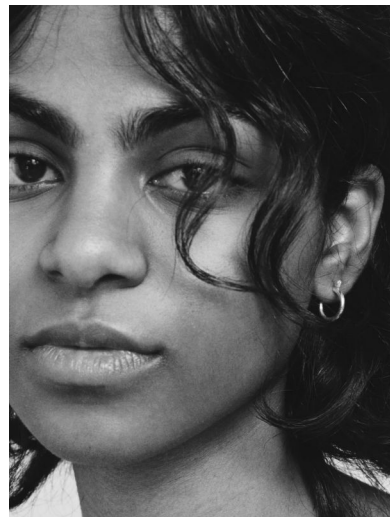

ANGIE'S AMTI

Jessica Canje

Height : 5'8" / 173 cm | Bust : 78 cm / 30.5" | Waist : 23.5" / 60 cm | Hips : 35" / 89 cm | Shoe : EU / UK | Hair Colour : Brown | Eyes : Brown

ANGIE'S AMTI

Jessica Canje

Height : 5'8" / 173 cm | Bust : 78 cm / 30.5" | Waist : 23.5" / 60 cm | Hips : 35" / 89 cm | Shoe : EU / UK | Hair Colour : Brown | Eyes : Brown

ANGIE'S AMTI

Jessica Canje

Height : 5'8" / 173 cm | Bust : 78 cm / 30.5" | Waist : 23.5" / 60 cm | Hips : 35" / 89 cm | Shoe : EU / UK | Hair Colour : Brown | Eyes : Brown