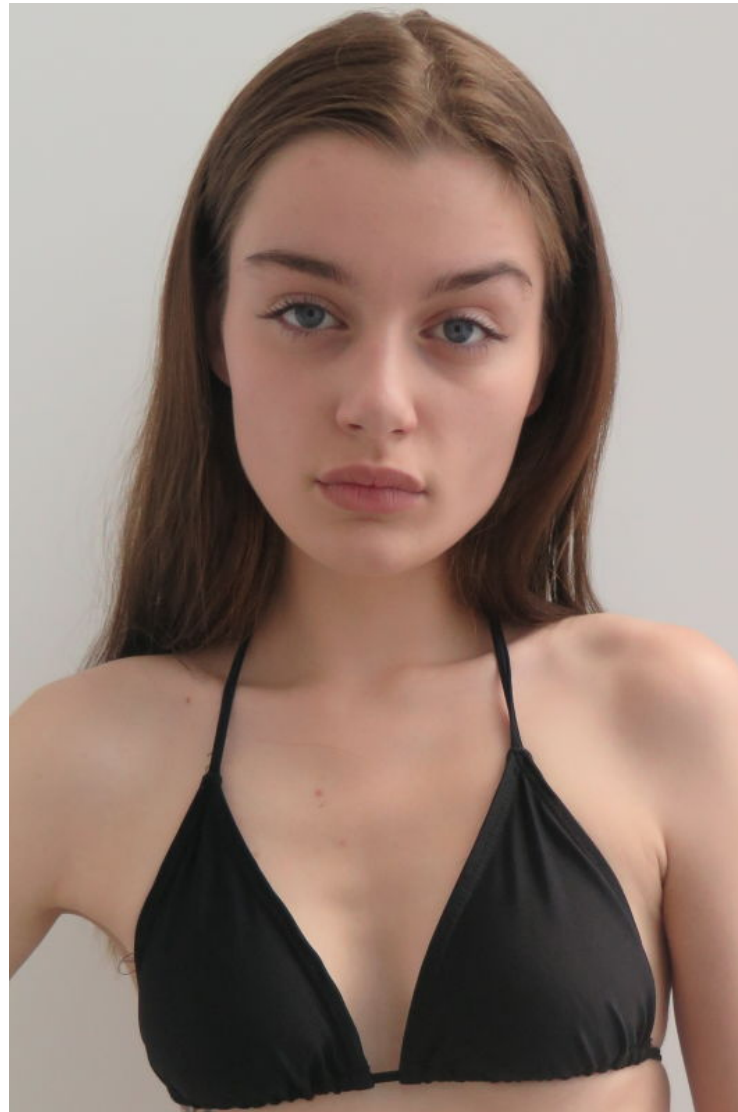

# ANGIE'S AMTI

Emma Rose

Height : 5'6.5" / 169 cm | Bust : 81 cm / 32" | Waist : 24" / 61 cm | Hips : 34" / 86 cm | Shoe : 39.5 EU / 6.0 UK | Hair Colour : Brown | Eyes : Blue