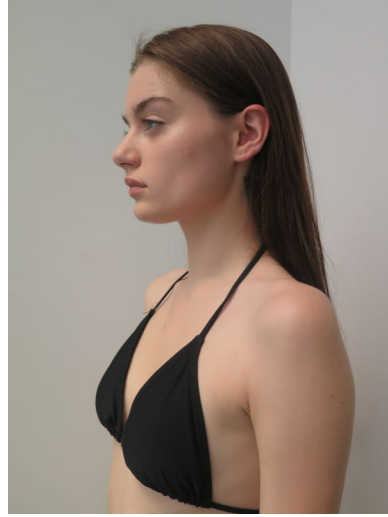

# ANGIE'S AMTI

Emma Rose

Height : 5'6.5" / 169 cm | Bust : 81 cm / 32" | Waist : 24" / 61 cm | Hips : 34" / 86 cm | Shoe : 39.5 EU / 6.0 UK | Hair Colour : Brown | Eyes : Blue