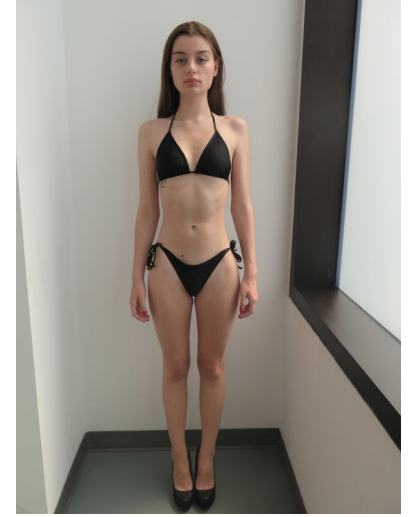

# ANGIE'S AMTI

Emma Rose

Height : 5'6.5" / 169 cm | Bust : 81 cm / 32" | Waist : 24" / 61 cm | Hips : 34" / 86 cm | Shoe : 39.5 EU / 6.0 UK | Hair Colour : Brown | Eyes : Blue