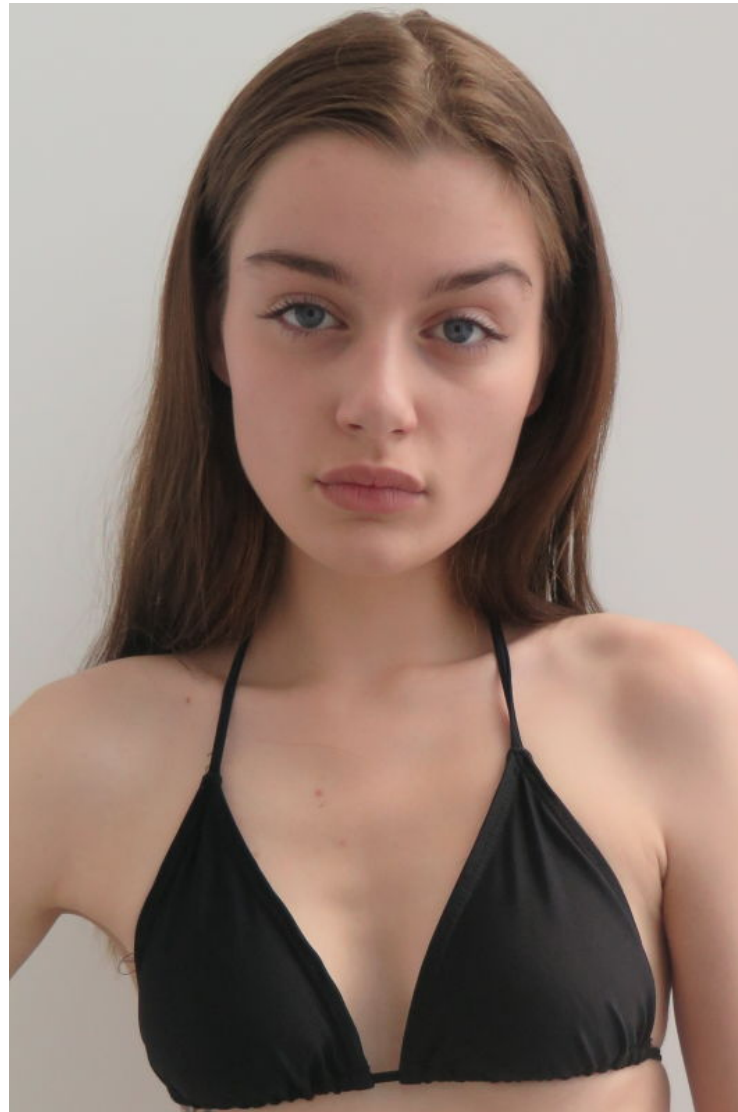

ANGIE'S AMTI

Emma Rose

Height : 5'6.5" / 169 cm | Bust : 81 cm / 32" | Waist : 24" / 61 cm | Hips : 34" / 86 cm | Shoe : 39.5 EU / 6.0 UK | Hair Colour : Brown | Eyes : Blue

ANGIE'S AMTI

Emma Rose

Height : 5'6.5" / 169 cm | Bust : 81 cm / 32" | Waist : 24" / 61 cm | Hips : 34" / 86 cm | Shoe : 39.5 EU / 6.0 UK | Hair Colour : Brown | Eyes : Blue