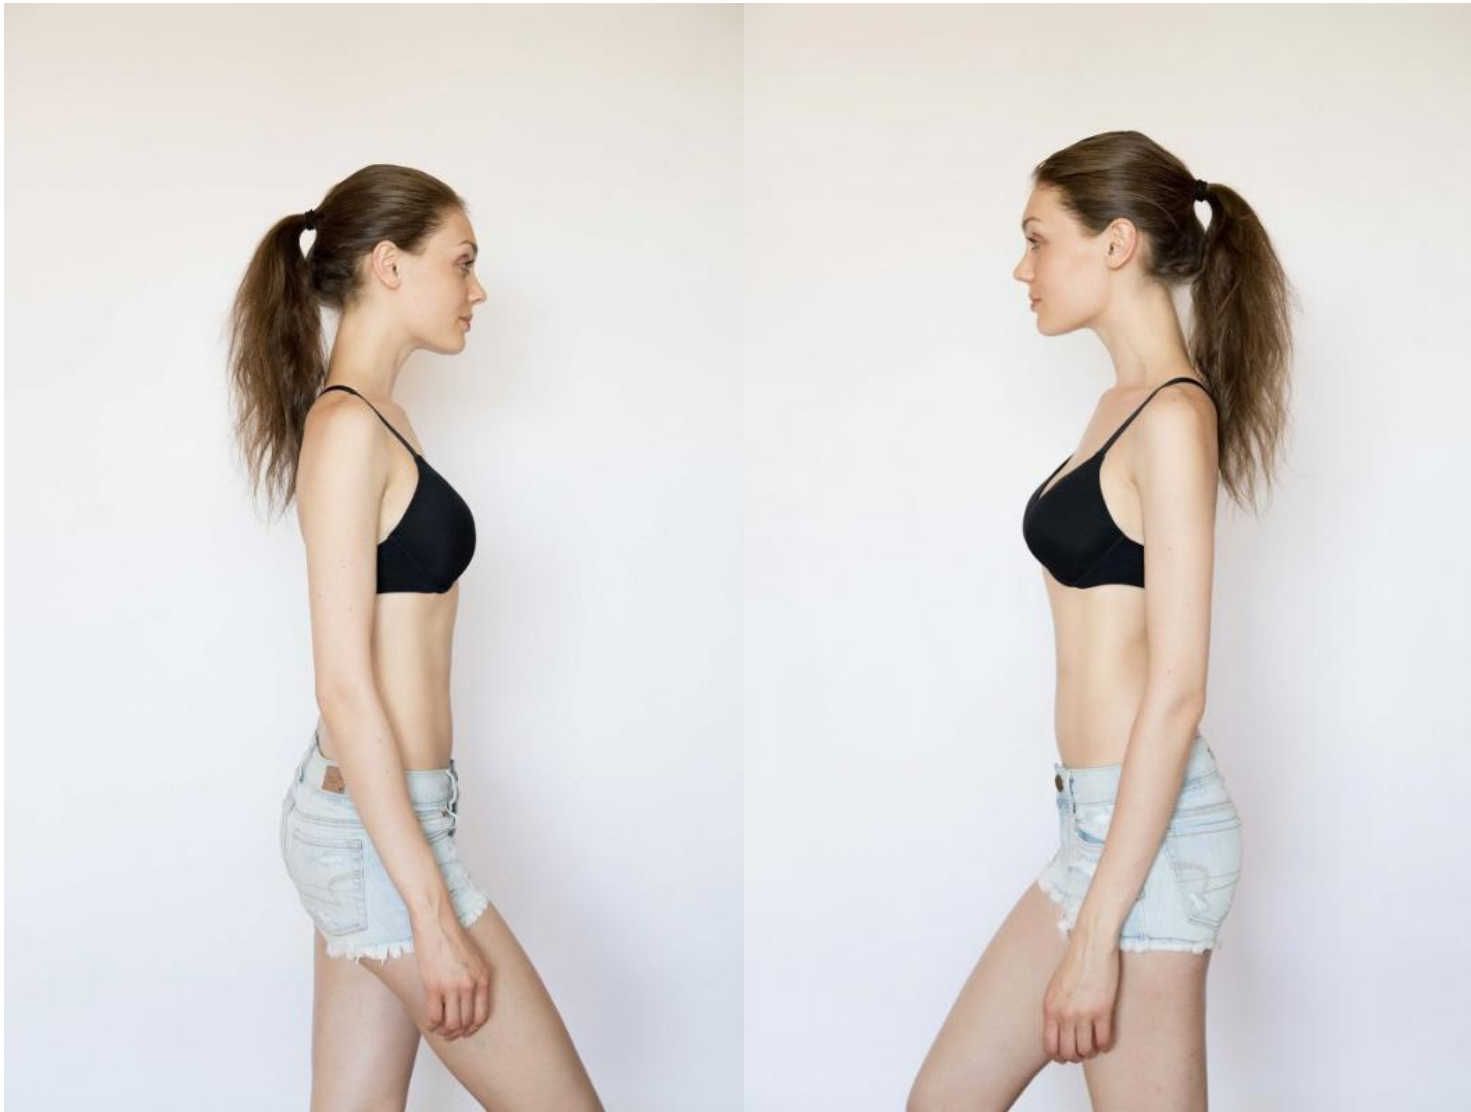

ANGIE'S AMTI

Anastasia

Height : 5'9" / 175 cm | Bust : 86 cm / 34" | Waist : 24" / 61 cm | Hips : 35" / 89 cm | Shoe : 40.0 EU / 6.5 UK | Hair Colour : Light Brown | Eyes : Blue

ANGIE'S AMTI

Anastasia

Height : 5'9" / 175 cm | Bust : 86 cm / 34" | Waist : 24" / 61 cm | Hips : 35" / 89 cm | Shoe : 40.0 EU / 6.5 UK | Hair Colour : Light Brown | Eyes : Blue

ANGIE'S AMTI

Anastasia

Height : 5'9" / 175 cm | Bust : 86 cm / 34" | Waist : 24" / 61 cm | Hips : 35" / 89 cm | Shoe : 40.0 EU / 6.5 UK | Hair Colour : Light Brown | Eyes : Blue