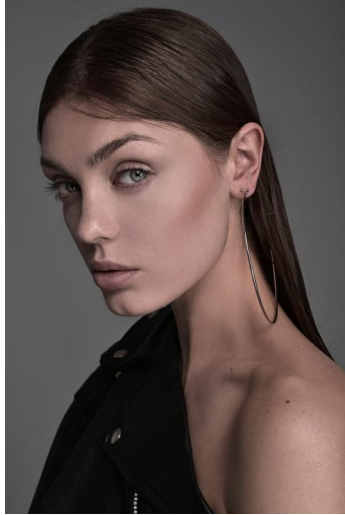

ANGIE'S AMTI

Anastasia

Height : 5'9" / 175 cm | Bust : 86 cm / 34" | Waist : 24" / 61 cm | Hips : 35" / 89 cm | Shoe : 40.0 EU / 6.5 UK | Hair Colour : Light Brown | Eyes : Blue

ANGIE'S AMTI

Anastasia

Height : 5'9" / 175 cm | Bust : 86 cm / 34" | Waist : 24" / 61 cm | Hips : 35" / 89 cm | Shoe : 40.0 EU / 6.5 UK | Hair Colour : Light Brown | Eyes : Blue