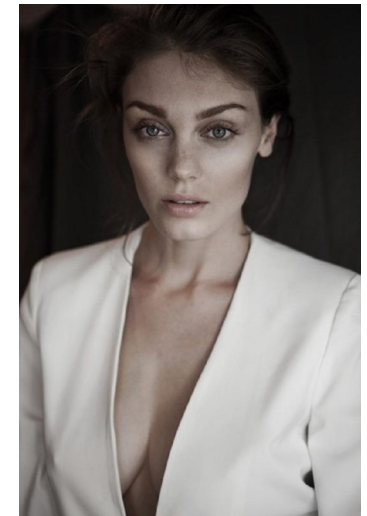

ANGIE'S AMTI

Anastasia

Height : 5'9" / 175 cm | Bust : 86 cm / 34" | Waist : 24" / 61 cm | Hips : 35" / 89 cm | Shoe : 40.0 EU / 6.5 UK | Hair Colour : Light Brown | Eyes : Blue

ANGIE'S AMTI

Anastasia

Height : 5'9" / 175 cm | Bust : 86 cm / 34" | Waist : 24" / 61 cm | Hips : 35" / 89 cm | Shoe : 40.0 EU / 6.5 UK | Hair Colour : Light Brown | Eyes : Blue