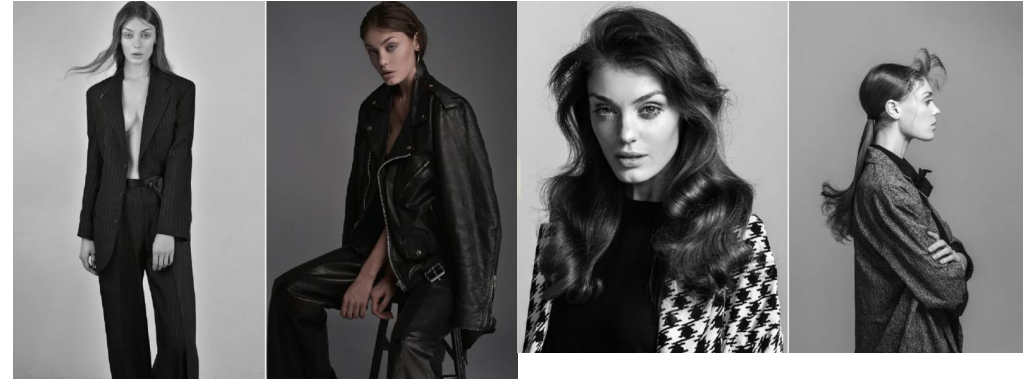

ANGIE'S AMTI

Anastasia

Height : 5'9" / 175 cm | Bust : 86 cm / 34" | Waist : 24" / 61 cm | Hips : 35" / 89 cm | Shoe : 40.0 EU / 6.5 UK | Hair Colour : Light Brown | Eyes : Blue

ANGIE'S AMTI

Anastasia

Height : 5'9" / 175 cm | Bust : 86 cm / 34" | Waist : 24" / 61 cm | Hips : 35" / 89 cm | Shoe : 40.0 EU / 6.5 UK | Hair Colour : Light Brown | Eyes : Blue