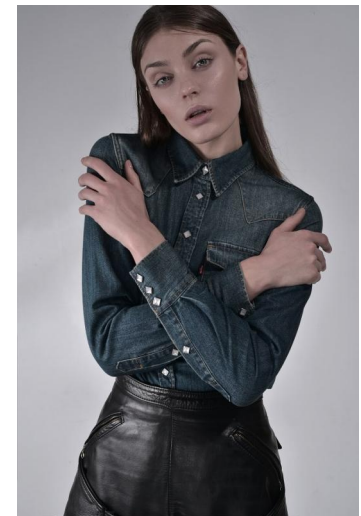

ANGIE'S AMTI

Anastasia

Height : 5'9" / 175 cm | Bust : 86 cm / 34" | Waist : 24" / 61 cm | Hips : 35" / 89 cm | Shoe : 40.0 EU / 6.5 UK | Hair Colour : Light Brown | Eyes : Blue

ANGIE'S AMTI

Anastasia

Height : 5'9" / 175 cm | Bust : 86 cm / 34" | Waist : 24" / 61 cm | Hips : 35" / 89 cm | Shoe : 40.0 EU / 6.5 UK | Hair Colour : Light Brown | Eyes : Blue