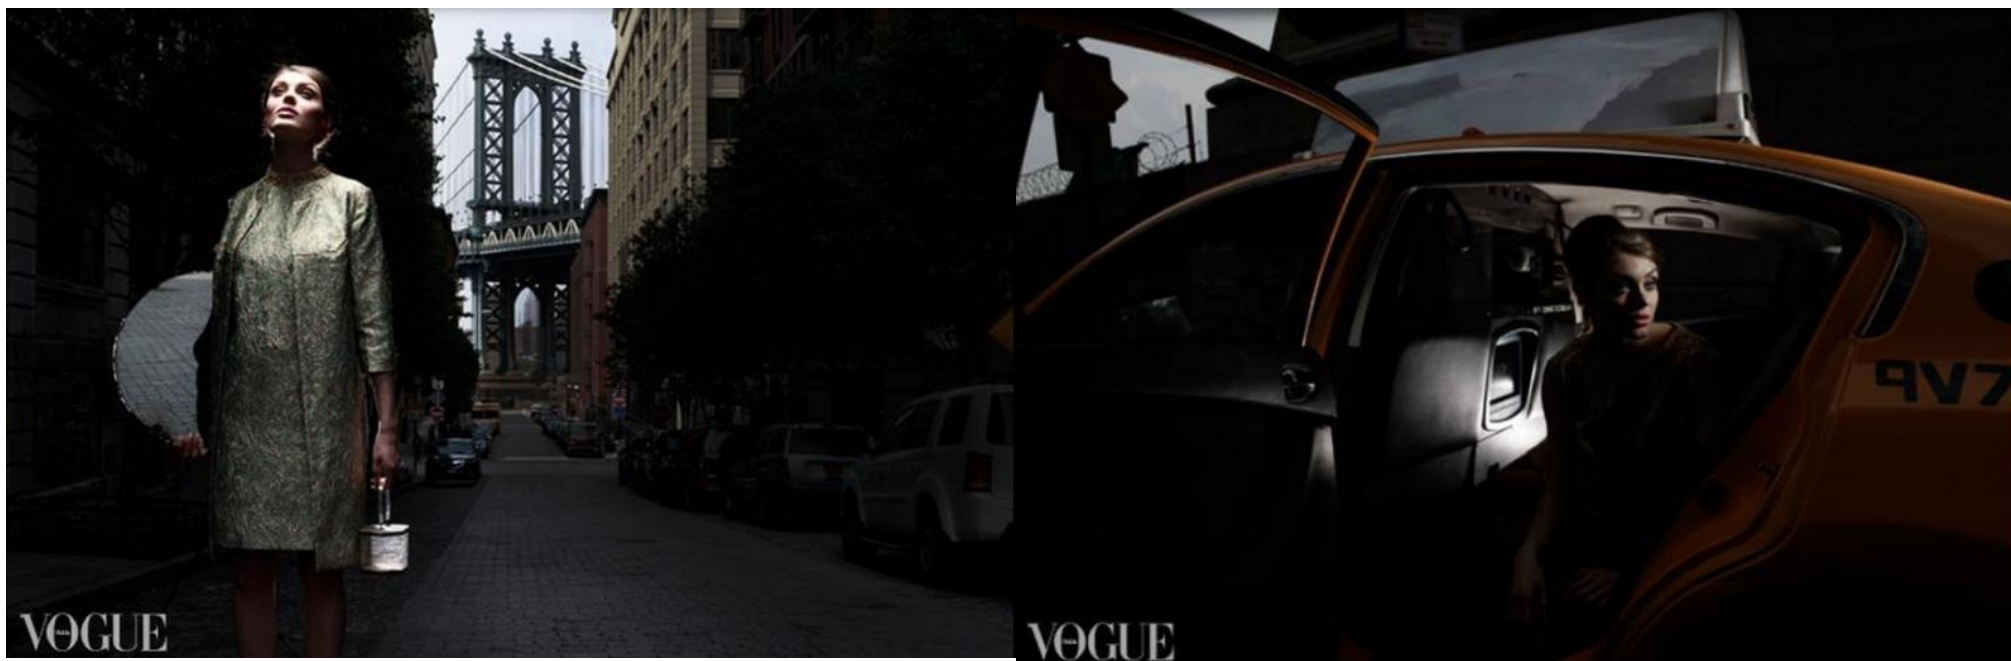

Anastasia

ANGIE'S AMTI

Height : 5'9" / 175 cm | Bust : 86 cm / 34" | Waist : 24" / 61 cm | Hips : 35" / 89 cm | Shoe : 40.0 EU / 6.5 UK | Hair Colour : Light Brown | Eyes : Blue