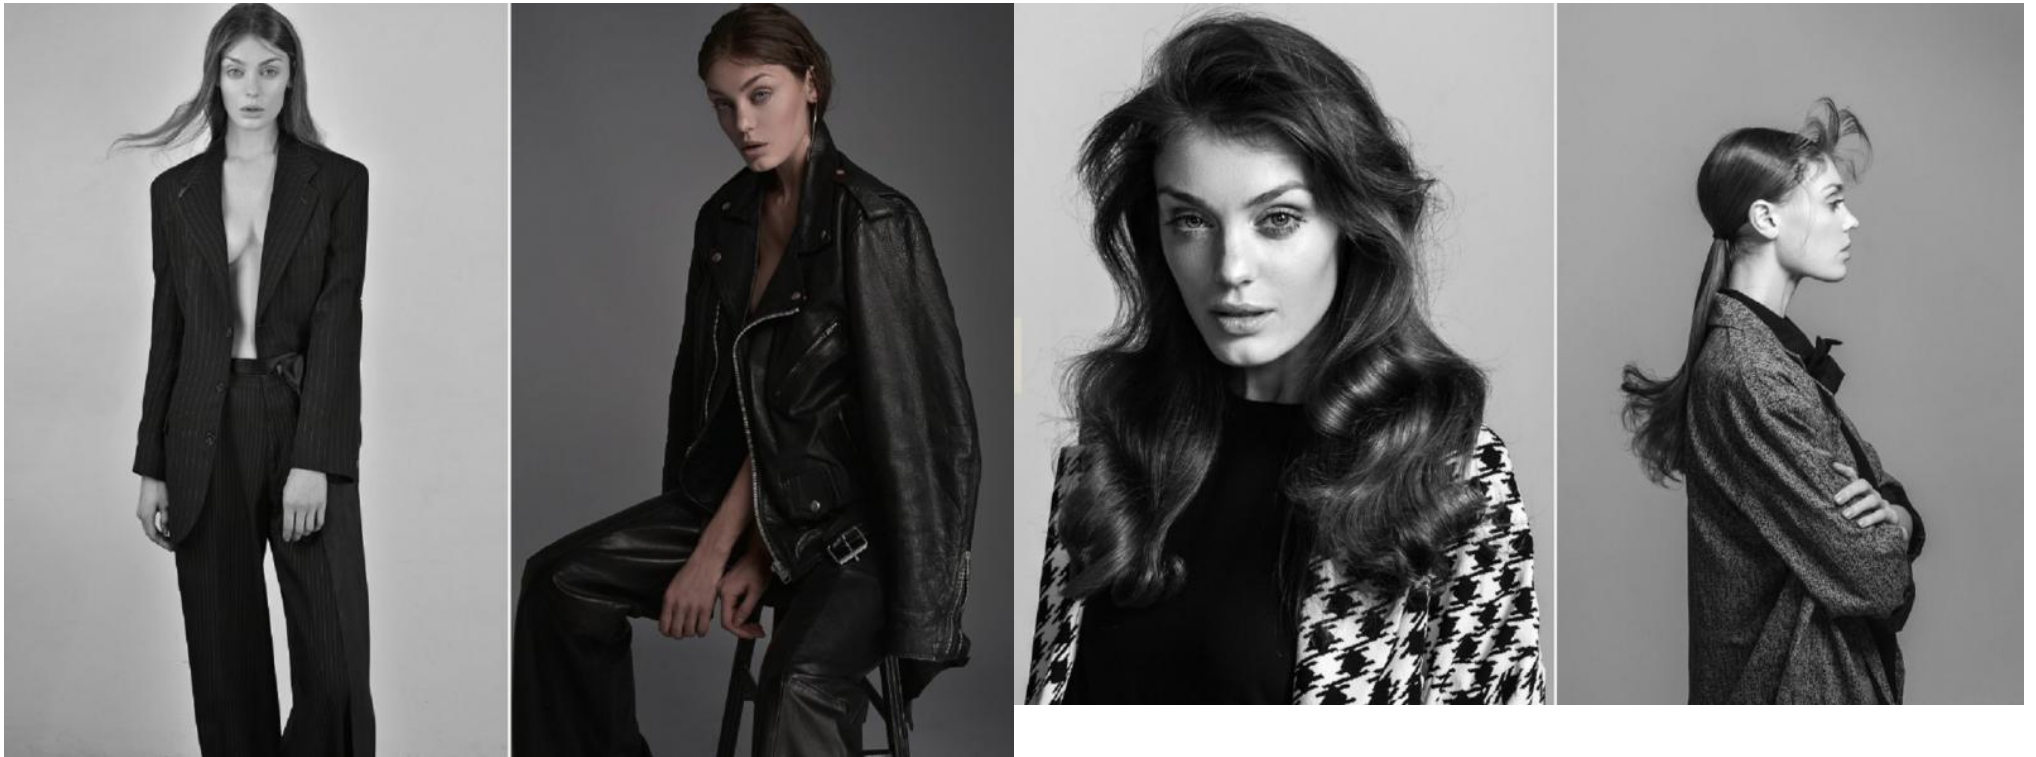

Anastasia

ANGIE'S AMTI

Height : 5'9" / 175 cm | Bust : 86 cm / 34" | Waist : 24" / 61 cm | Hips : 35" / 89 cm | Shoe : 40.0 EU / 6.5 UK | Hair Colour : Light Brown | Eyes : Blue