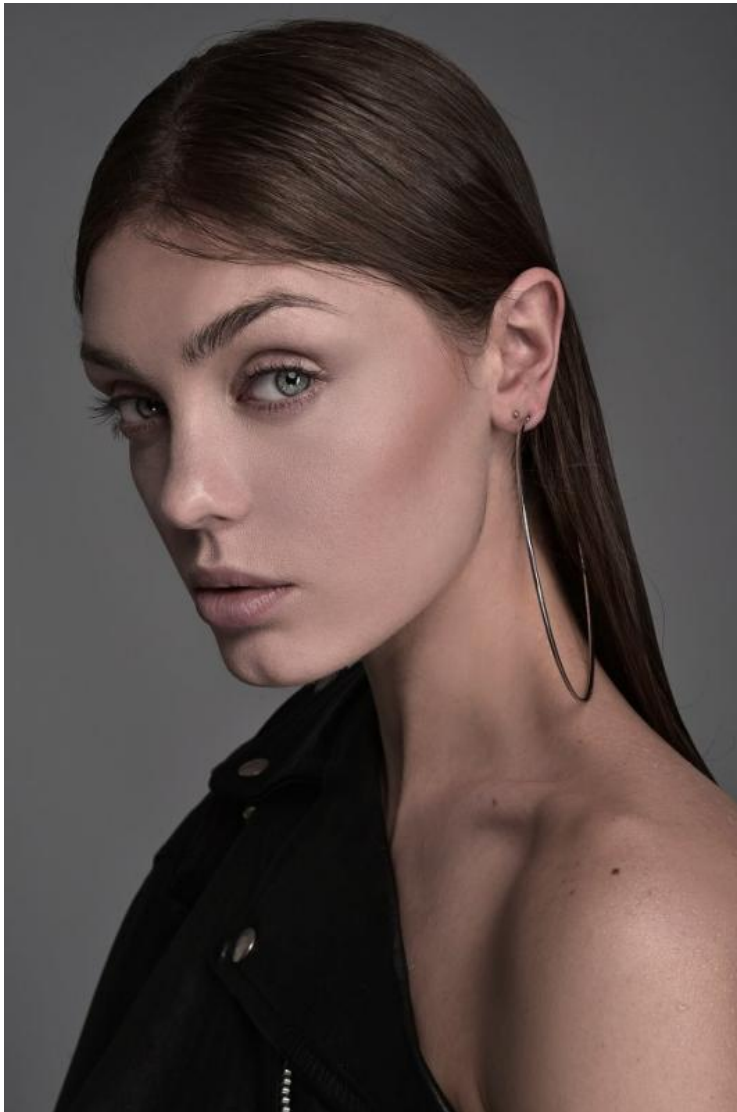

Anastasia

ANGIE'S AMTI

Anastasia

Height : 5'9" / 175 cm | Bust : 86 cm / 34" | Waist : 24" / 61 cm | Hips : 35" / 89 cm | Shoe : 40.0 EU / 6.5 UK | Hair Colour : Light Brown | Eyes : Blue