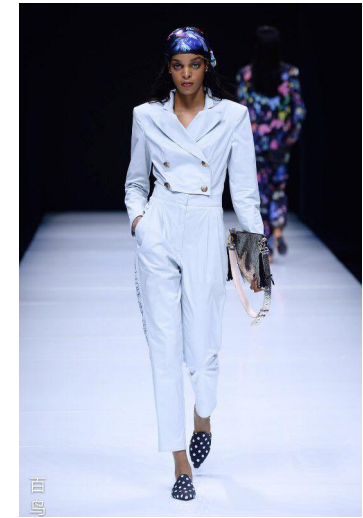

# ANGIE'S AMTI

Adeana

Height : 5'10" / 178 cm | Bust : 79 cm / 31" | Waist : 24" / 61 cm | Hips : 34" / 86 cm | Shoe : 40.0 EU / 6.5 UK | Hair Colour : Black | Eyes : Brown