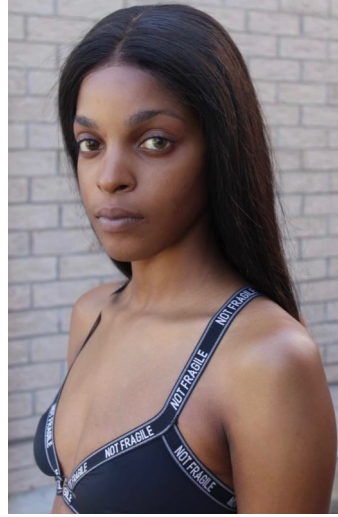

ANGIE'S AMTI

Adeana

Height : 5'10" / 178 cm | Bust : 79 cm / 31" | Waist : 24" / 61 cm | Hips : 34" / 86 cm | Shoe : 40.0 EU / 6.5 UK | Hair Colour : Black | Eyes : Brown

ANGIE'S AMTI

Adeana

Height : 5'10" / 178 cm | Bust : 79 cm / 31" | Waist : 24" / 61 cm | Hips : 34" / 86 cm | Shoe : 40.0 EU / 6.5 UK | Hair Colour : Black | Eyes : Brown