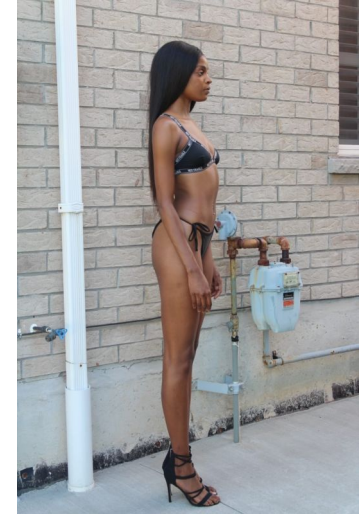

ANGIE'S AMTI

Adeana

Height : 5'10" / 178 cm | Bust : 79 cm / 31" | Waist : 24" / 61 cm | Hips : 34" / 86 cm | Shoe : 40.0 EU / 6.5 UK | Hair Colour : Black | Eyes : Brown

ANGIE'S AMTI

Adeana

Height : 5'10" / 178 cm | Bust : 79 cm / 31" | Waist : 24" / 61 cm | Hips : 34" / 86 cm | Shoe : 40.0 EU / 6.5 UK | Hair Colour : Black | Eyes : Brown